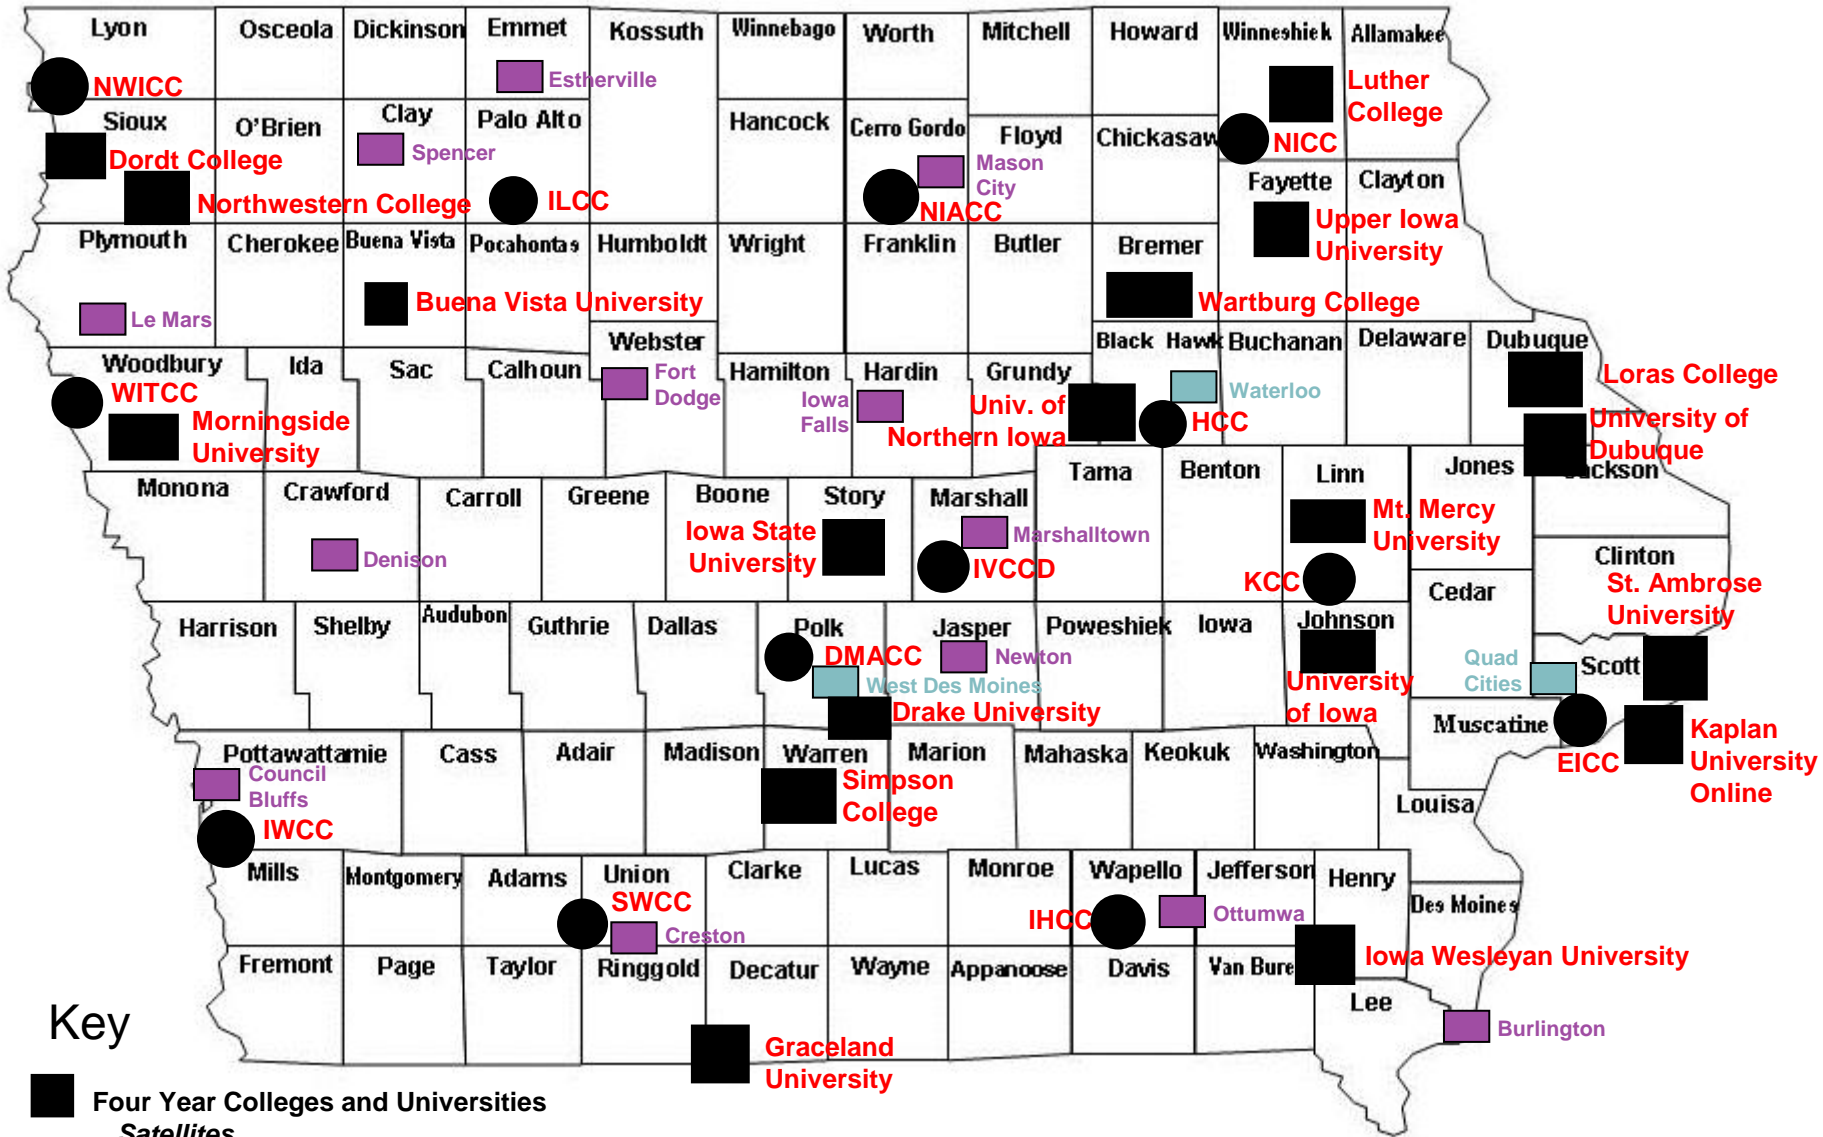

100 = Birth-Grade 3, including Special Ed (Unified)

103 = PreK-K

106 = PreK-Grade 3

262 = EC Special Ed (only at ISU/UNI)

***T.E.A.C.H. can support you on a scholarship for a Bachelor degree in Elementary Education with an Early Childhood Endorsment if the school does not offer a Bachelor degree in Early Childhood.**

***If you already have an Elementary Education degree, T.E.A.C.H. can help you add an Early Childhood Endorsement at most colleges. We can also help renew a teaching license.**

Two- and Four-Year Colleges in Iowa with Early Childhood Programs

Key

- Four Year Colleges and Universities
- *Satellites*
- Buena Vista
- Upper Iowa University
- Community Colleges